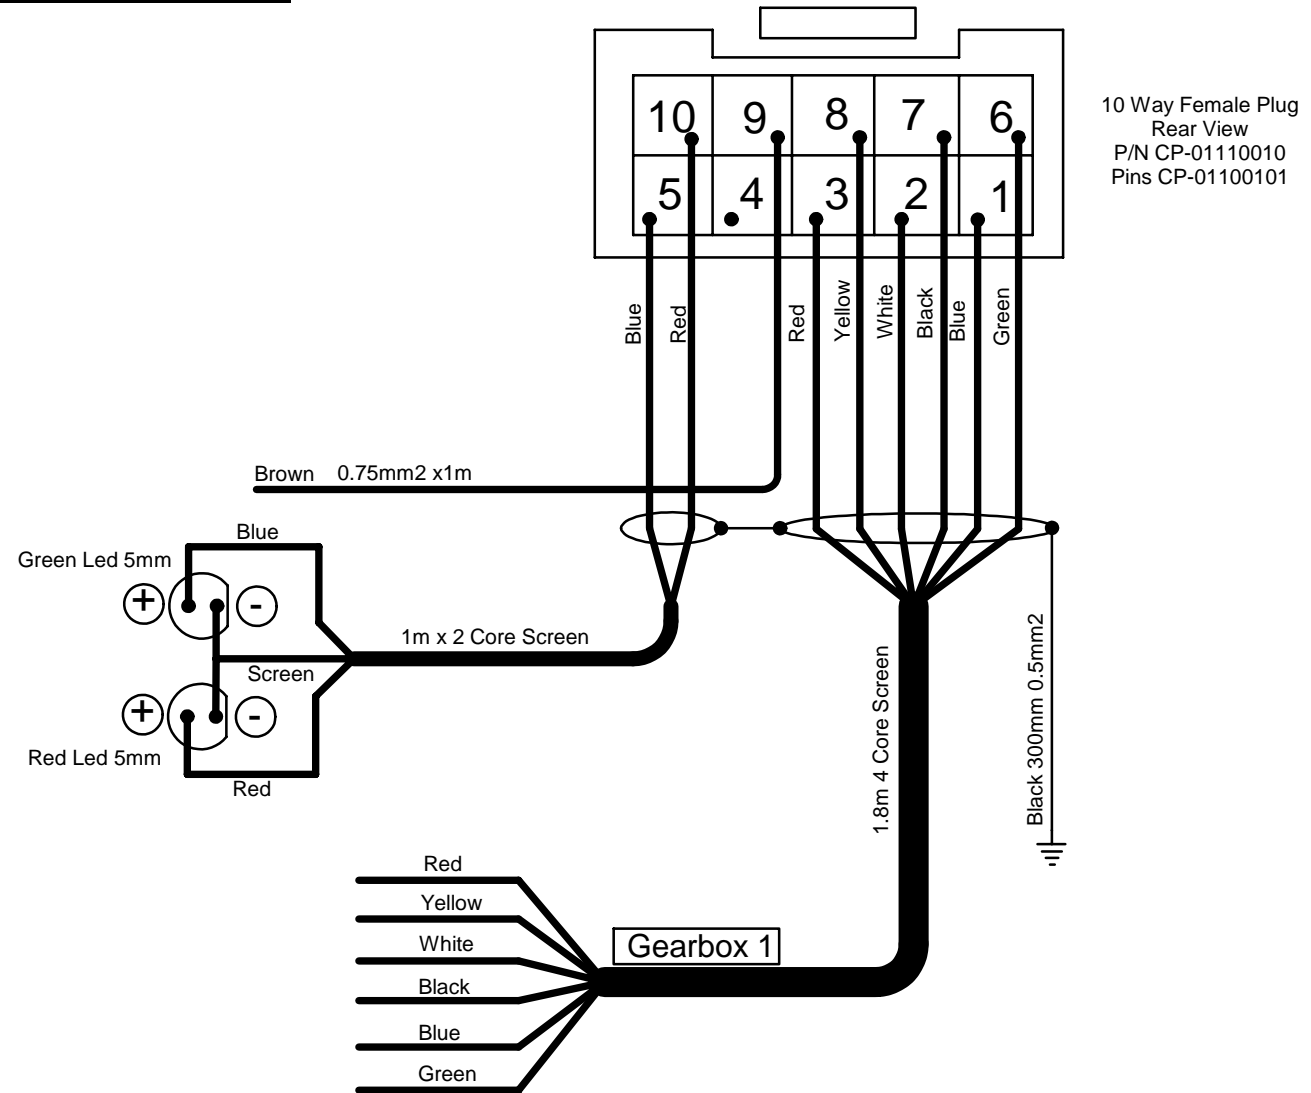

Gearbox Harness LG3.0

P/N G10 Ver 1.0

File Name: G10 Gearbox Harness No2 LG3.0

Last Changed: 21/01/2008

Screened cables are 0.5mm²